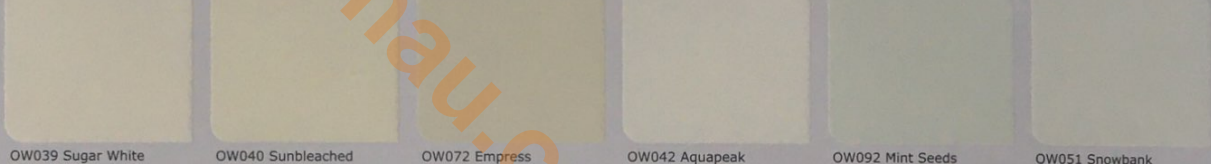

OW039 Sugar White   OW040 Sunbleached   OW072 Empress   OW042 Aquapeak   OW092 Mint Seeds   OW051 Snowbank