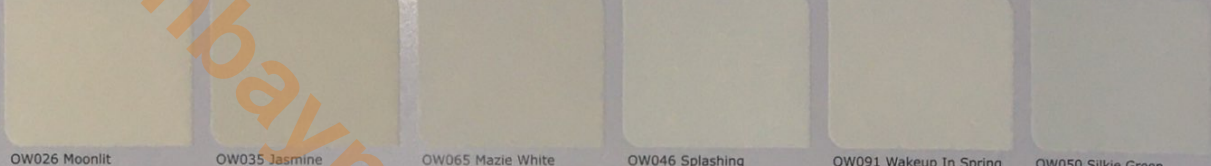

OW026 Moonlit   OW035 Jasmine   OW065 Mazie White   OW046 Splashing   OW091 Wakeup In Spring   OW050 Silkie Green